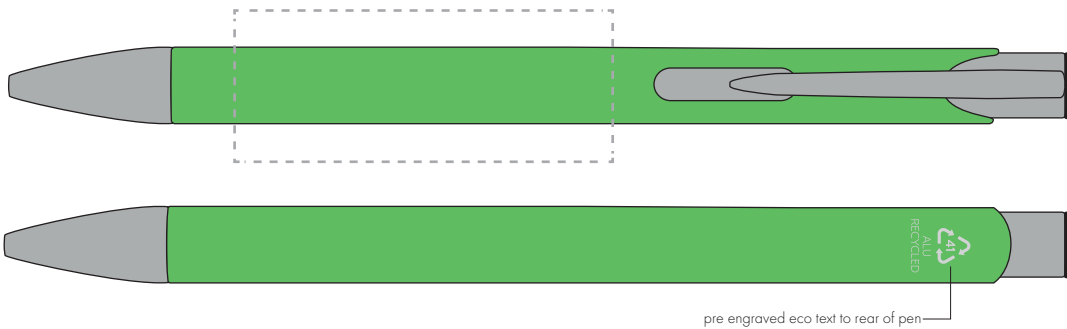

Your Ref:
Our Ref:

Quantity:
Version: 1

Product Code: TPC982001
Product Colour: GREEN

PRINTING CONCERNS:

We stock this item in the following colours

**PANTONE REFERENCE(S)**

● Engrave

ARTWORK SCALE 100%

ARTWORK SCALE 100%
Rotary Engrave Area:
50mm x 20mm

pre engraved eco text to rear of pen

Product Image for visualisation
- colours may vary

The dashed line is to demonstrate print area and will not appear on your printed item